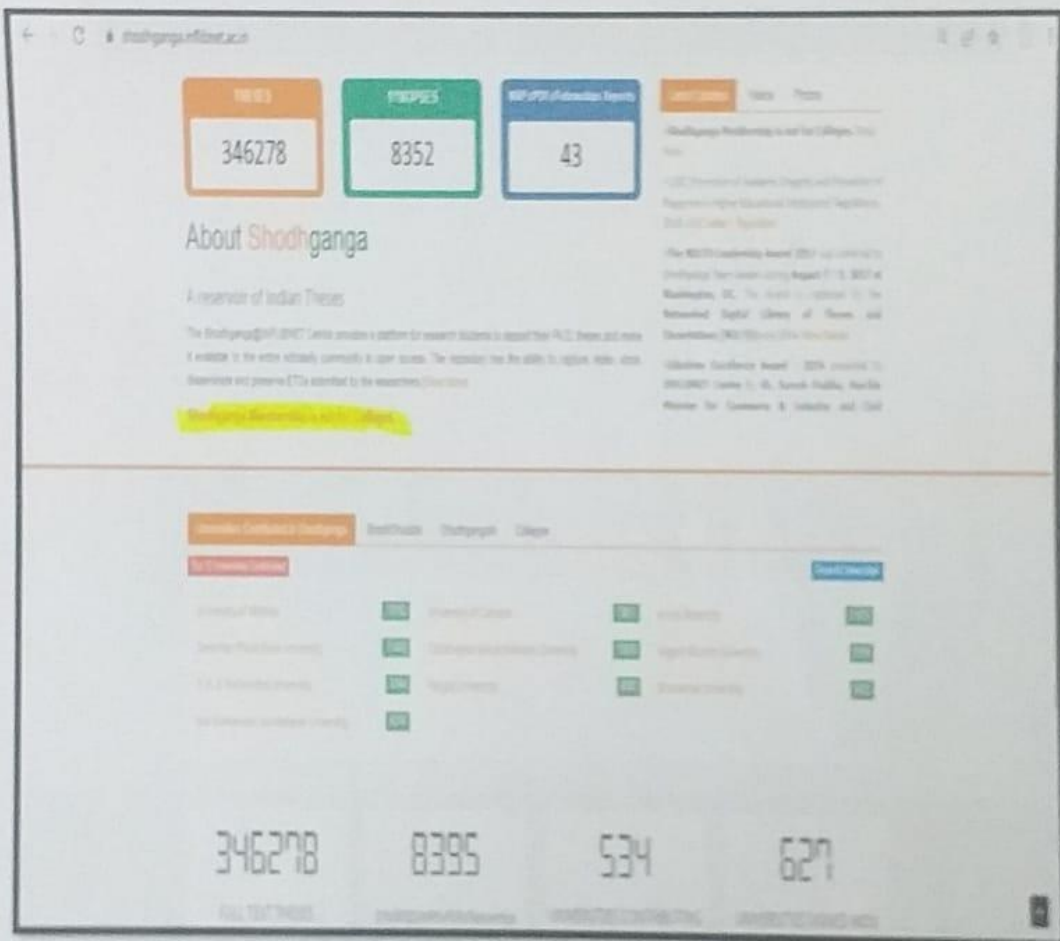

"Education through Self-Help is Our Motto"-Karmaveer
Rayat Shikshan Sanstha's
Laxmibai Bhaurao Patil Mahila Mahavidyalaya, Solapur
Tal. and Dist. Solapur

Department of Library & Information Science

Shodhganga

Rajeshwari
Librarian
Laxmibai Bhaurao Patil
Mahila Mahavidyalaya, Solapur

Prerna
Principal
Laxmibai Bhaurao Patil
Mahila Mahavidyalaya, Solapur